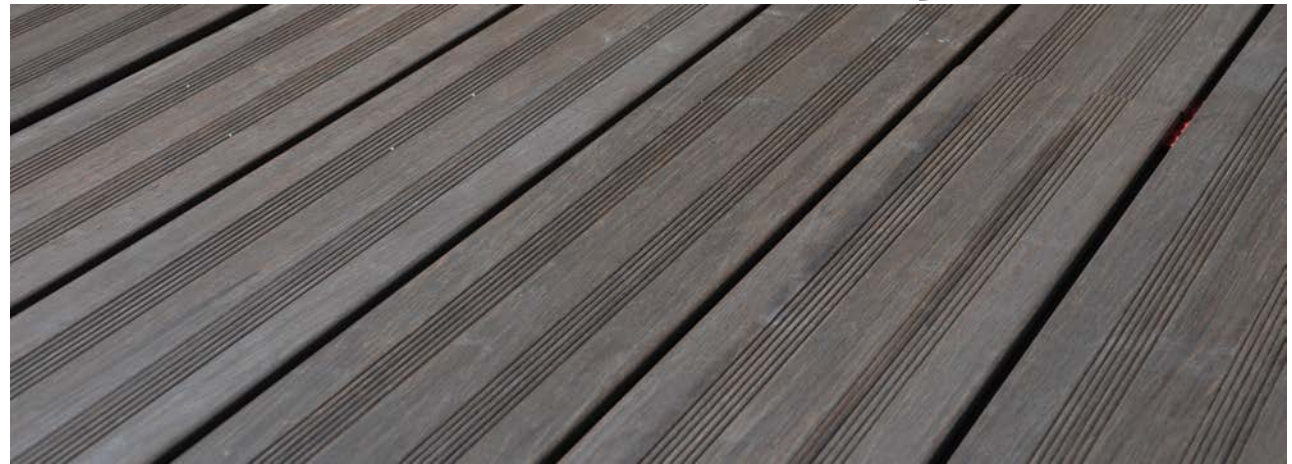

Summer Starts with PlybooDex™

plybooDex™ SD-3496DX

Physical Mechanical Properties:

- Bending Strength: 4100
- Parallel: 3600
- Perpendicular: 780
- Shear: 440
- E-Module: 3060
- Hardness 3060
- Density 78

Product Specifications:

- Moso Bamboo Decking
- 3/4" x 5 1/2" x 8'
- Ebony Color
- Side Groove and Side Groove with Beveled Edge
- Textured and Grooved Surface
- plybooDex hidden deck fasteners
- PlybooPure, Non-urea formaldehyde resin system
- Railing also available for purchase