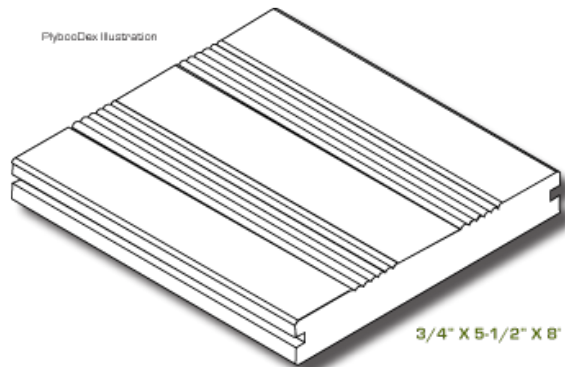

plybooDex™

Now you can enjoy every breeze and sun filled day of summer on plybooDex™ bamboo decking. Plyboo has you covered outside and inside with its selection of bamboo floors and plywood and beautifully constructed bamboo decks.

plybooDex has been very well received by industry insiders, architects, and builders. Start your summer off right with plybooDex.

plybooDex™ SD-3496DX

plybooDex™